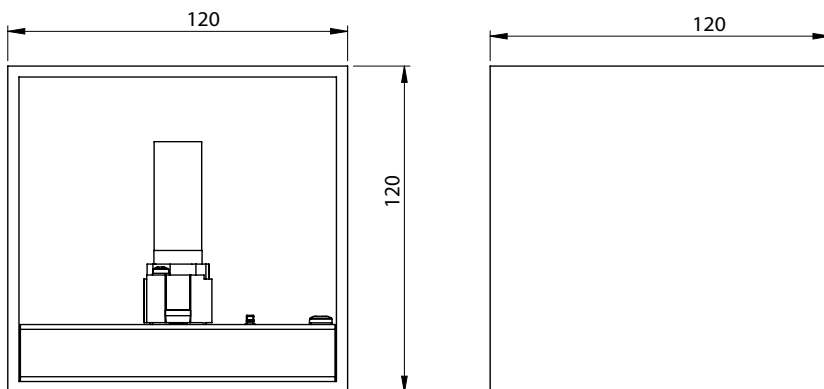

KUBIK WALL ECO LED

KUBIK WALL ECO LED UP & DOWN

1 x LED

RETROFIT

G9

Dimensions/Abmessungen

WARNING!
Technical data may be changed. Photos of the luminaires may differ from reality. Last updated 26.10.2018.
Other options of the luminaire available on request.